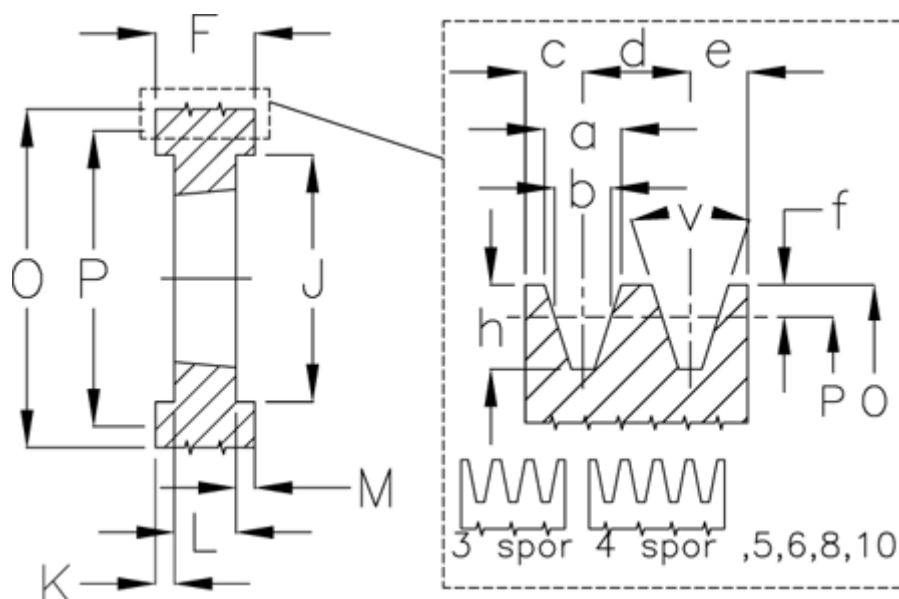

Article number: 604111016008

Description: V-belt pulley SPB 160/8 TL3020

Measures

a	= 16.3	For bush	= 3020	O	= 167.0
b	= 14.0	h	= 17.5	P	= 160
Bush ζ max	= 75	J	= 117	Type	= SPB
c	= 12.5	K	= 53,5	v	= 34 degrees
d	= 19.0	L	= 51		
e	= 12.5	m	= 53.5		
f	= 3.5	N	= -		
F	= 158	Number of ribs	= 8		